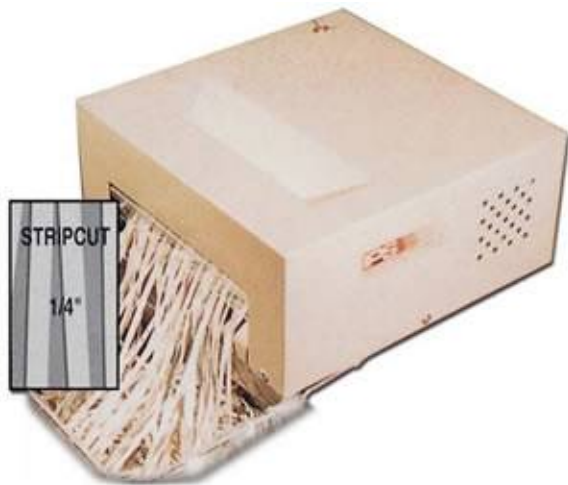

IPS 10T Industrial Tabletop Paper Shredder

http://www.papershredderstore.com/Industrial_Tabletop_Paper_Shredder_1316_10574.html

PRODUCT ID # : 10574

OUR PRICE

LIST PRICE :	\$1495.00
INSTANT SAVING :	- \$65.00
SALES PRICE :	\$1430.00

PRODUCT DESCRIPTION

The IPS 10T ensures efficient use of vital office space with its distinctive tabletop solution. With its manual operation it is easy to use. This model's horizontal design fits snugly on any office counter or desk space. It has a 10 feed throat and 1.3 horsepower motor. It will shred up to 15 sheets of paper at a rate of 60 feet per minute, leaving 1/4 shreds. It features a 3 position control knob for forward reverse stop functions. The stand by mode, established by activating the forward control rocker, allows instant hands free shredder operation. Optional equipment includes waste bags, shredder oil, 1 or 3 tiered forms rack and an automatic oiler.

PRODUCT FEATURES

PRODUCT SPECIFICATION

Voltage	115 volts
Horsepower	.333 hp
Shred Capacity	15 sheets
Shred Size Width	.25 in.
Speed	60 ft./min.
Throat Opening	10 in.
Waste Bin Volume	16 gal.

DIMENSIONS

Weight:	61.00 lbs.
Width:	16.75 inches
Length:	16.75 inches
Height:	8.00 inches